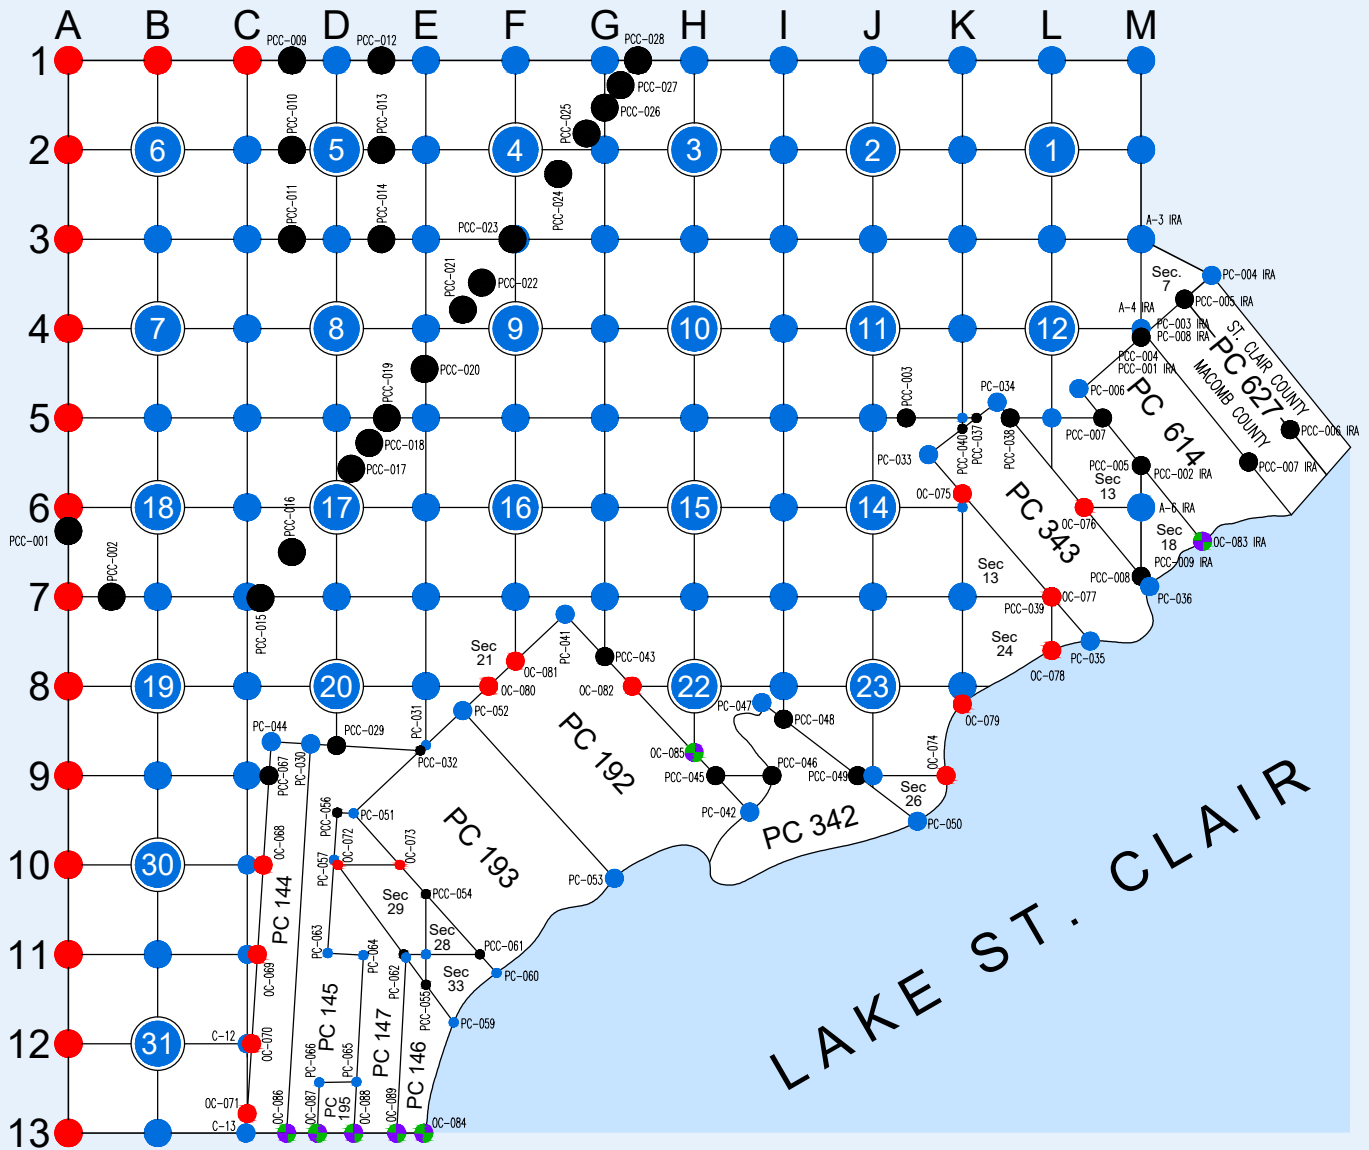

# MACOMB COUNTY REMONUMENTATION PROGRESS MAP

## T3N R14E & PART OF T3N R15E CHESTERFIELD TOWNSHIP & CITY OF NEW BALTIMORE

### LEGEND

- CORNERS REMONUMENTED THROUGH 2017
- PROPERTY CONTROLLING CORNERS REMONUMENTED THROUGH 2017
- REMONUMENTATION CORNERS WITH STATE PLANE COORDINATE ASSIGNED
- PROPOSED CORNERS 2018
- PROPOSED STATE PLANE CORNER 2018
- ● PROPOSED CORNER WITH STATE PLANE COORDINATE 2018

Note: Map Not To Scale  
Updated 01/09/2018