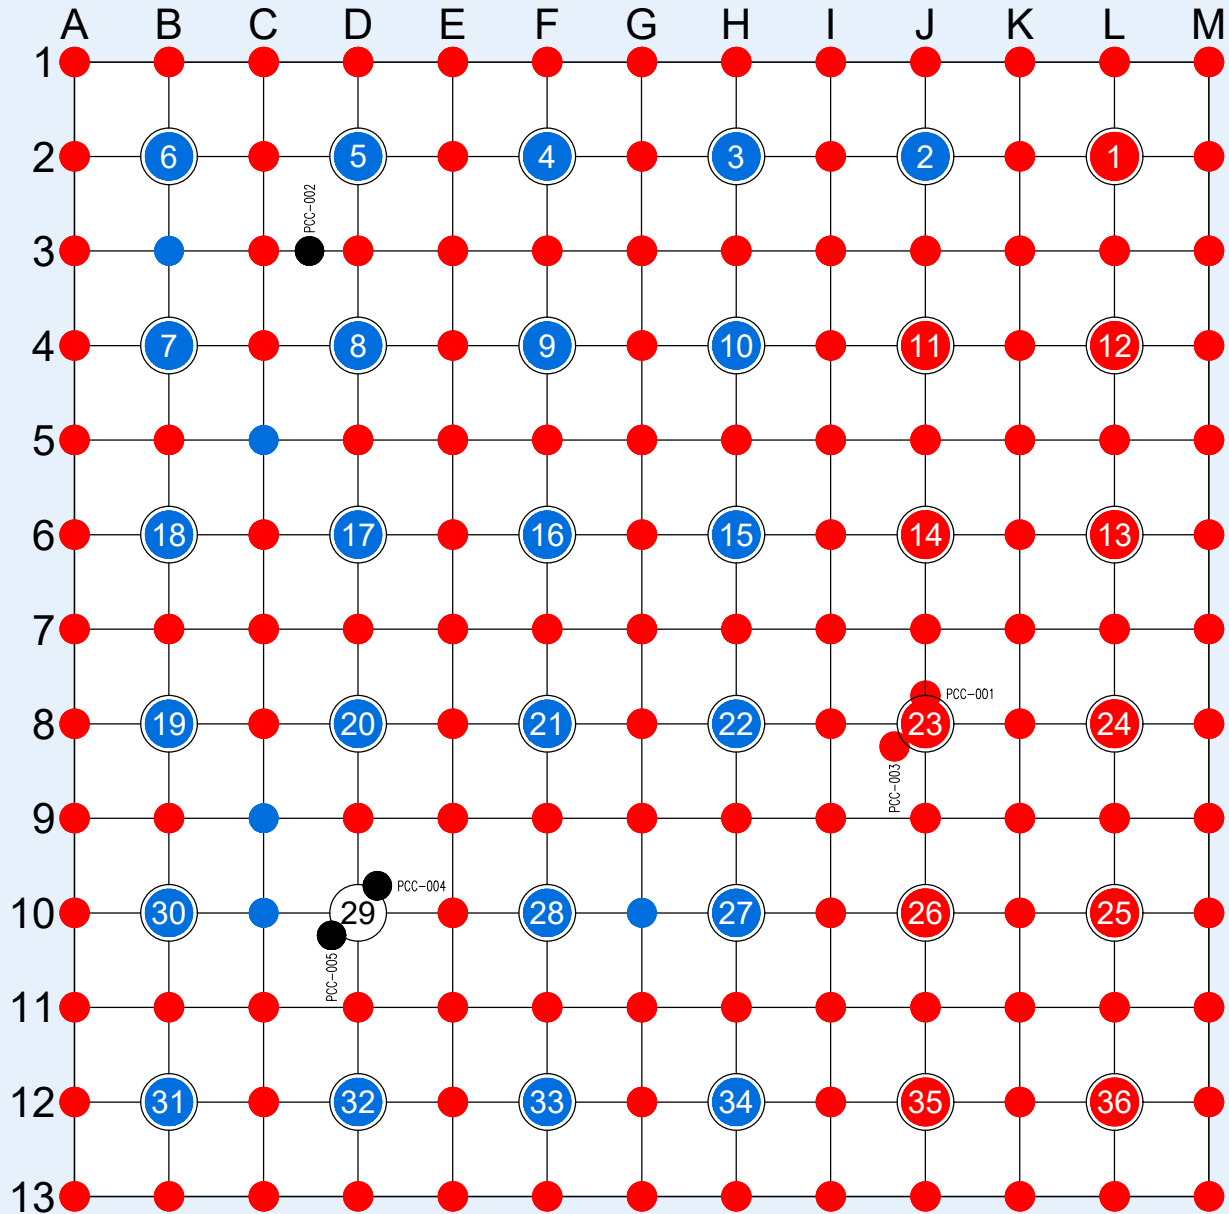

# MACOMB COUNTY REMONUMENTATION PROGRESS MAP

## T3N R13E MACOMB TOWNSHIP

### LEGEND

- CORNERS REMONUMENTED THROUGH 2018
- PROPERTY CONTROLLING CORNERS REMONUMENTED THROUGH 2018
- REMONUMENTATION CORNERS WITH STATE PLANE COORDINATE ASSIGNED
- PROPOSED CORNERS 2018
- PROPOSED STATE PLANE CORNER 2018
- ● PROPOSED CORNER WITH STATE PLANE COORDINATE 2018

Note: Map Not To Scale  
Updated 02/13/2018