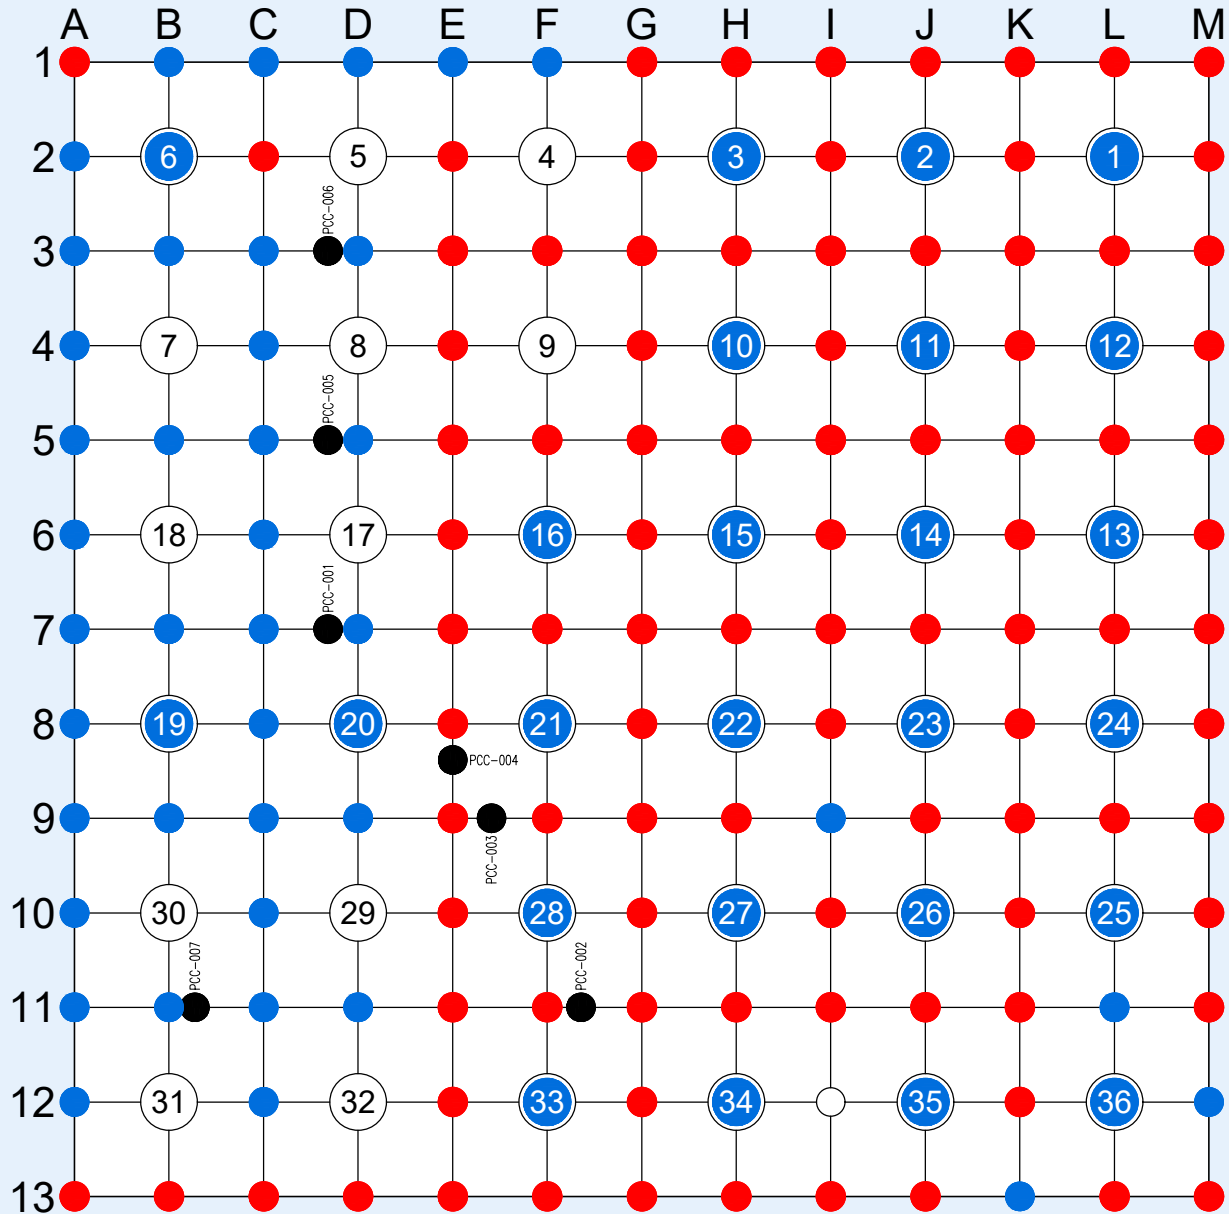

MACOMB COUNTY REMONUMENTATION PROGRESS MAP

T3N R12E SHELBY TOWNSHIP & CITY OF UTICA

LEGEND

- CORNERS REMONUMENTED THROUGH 2018
- PROPERTY CONTROLLING CORNERS REMONUMENTED THROUGH 2018
- REMONUMENTATION CORNERS WITH STATE PLANE COORDINATE ASSIGNED
- PROPOSED CORNERS 2018
- PROPOSED STATE PLANE CORNER 2018
- ● PROPOSED CORNER WITH STATE PLANE COORDINATE 2018

Note: Map Not To Scale
Updated 02/13/2018