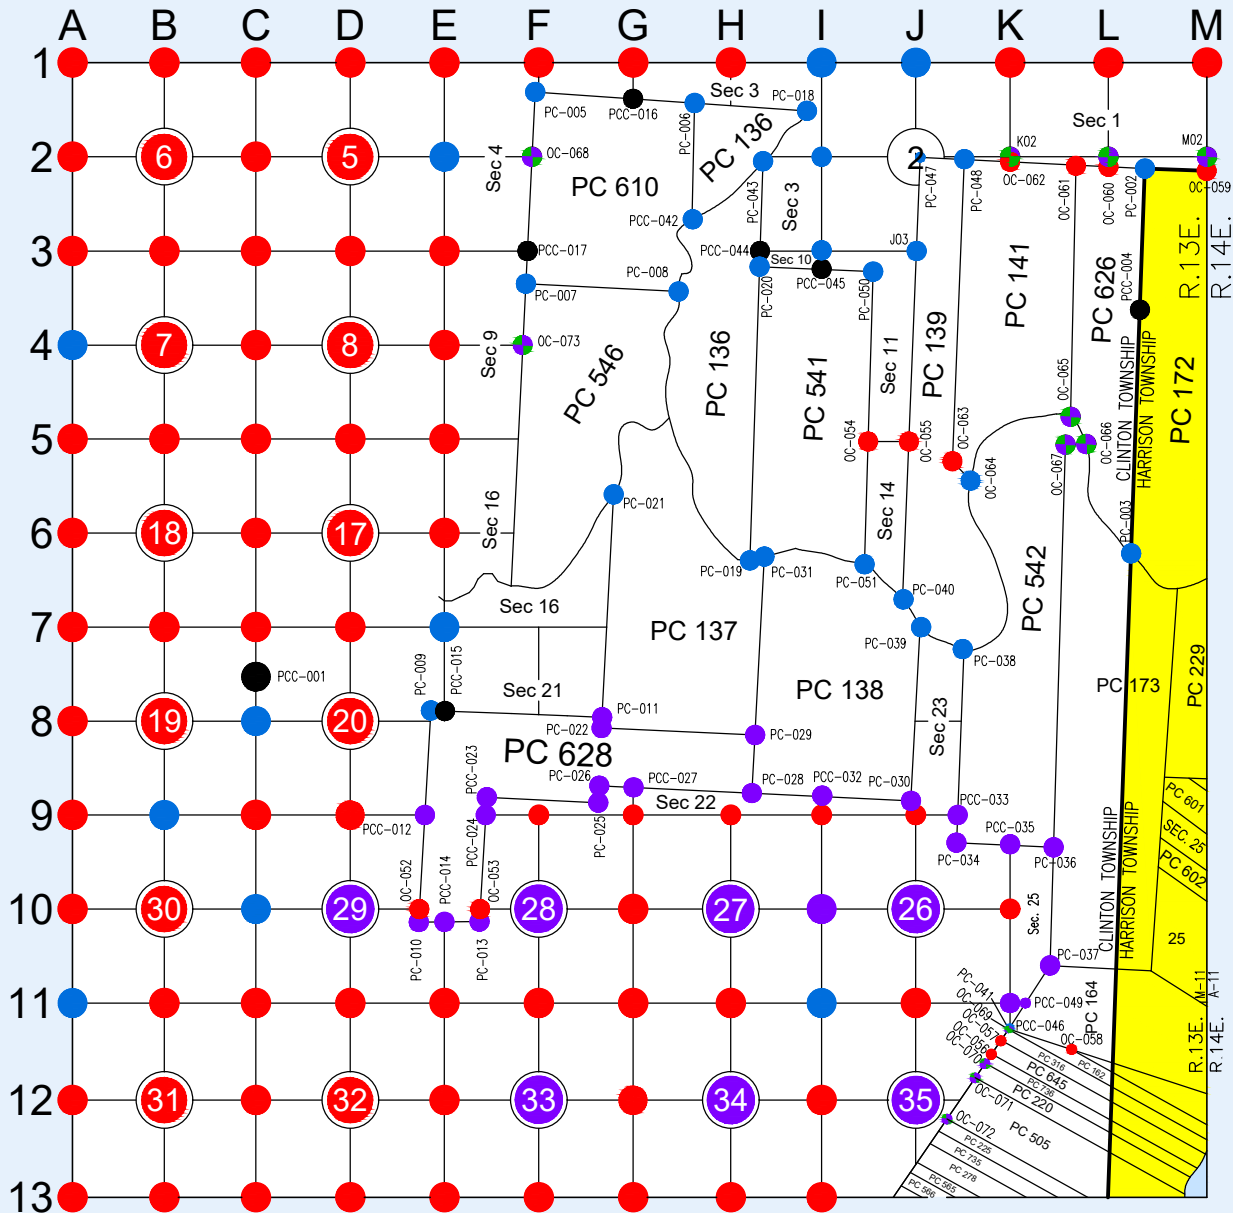

MACOMB COUNTY REMONUMENTATION PROGRESS MAP

T2N R13E CLINTON TOWNSHIP & CITY OF MOUNT CLEMENS

LEGEND

- CORNERS REMONUMENTED THROUGH 2017
- PROPERTY CONTROLLING CORNERS REMONUMENTED THROUGH 2017
- REMONUMENTATION CORNERS WITH STATE PLANE COORDINATE ASSIGNED
- PROPOSED CORNERS 2018
- PROPOSED STATE PLANE CORNER 2018
- PROPOSED CORNER WITH STATE PLANE COORDINATE 2018

Note: Map Not To Scale
Updated 01/05/2018