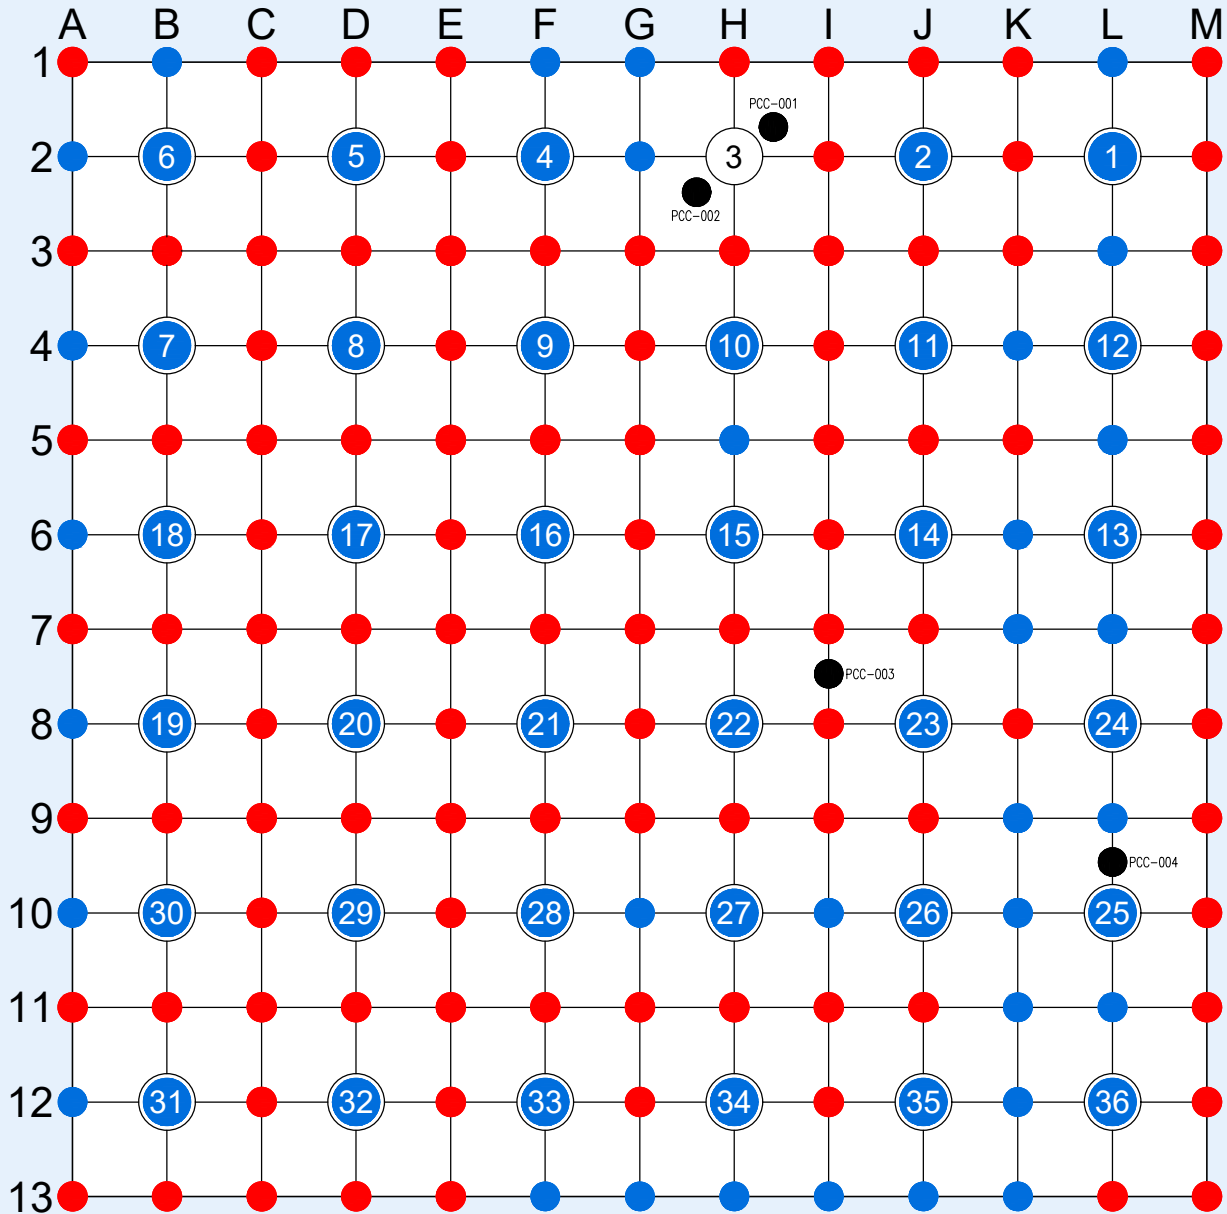

MACOMB COUNTY REMONUMENTATION PROGRESS MAP

T4N R13E RAY TOWNSHIP

LEGEND

- CORNERS REMONUMENTED THROUGH 2017
- PROPERTY CONTROLLING CORNERS REMONUMENTED THROUGH 2017
- REMONUMENTATION CORNERS WITH STATE PLANE COORDINATE ASSIGNED
- PROPOSED CORNERS 2018
- PROPOSED STATE PLANE CORNER 2018
- ● PROPOSED CORNER WITH STATE PLANE COORDINATE 2018

Note: Map Not To Scale
Updated 02/13/2018