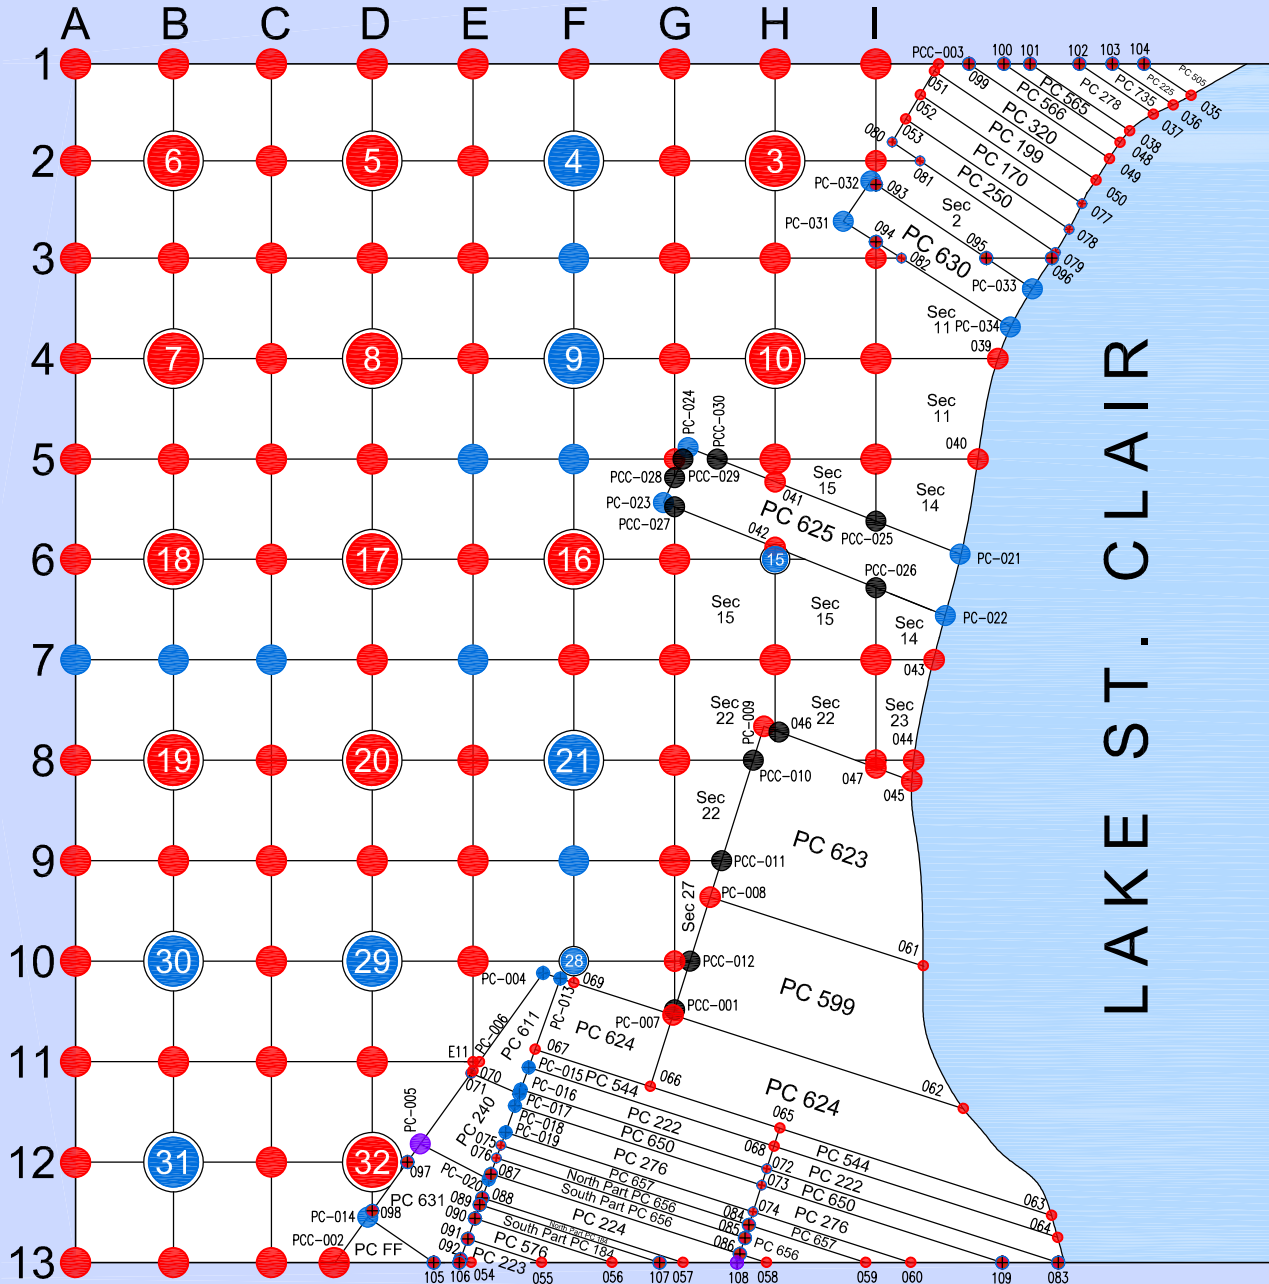

MACOMB COUNTY

T1N R13E

ERIN/LAKE TOWNSHIP, CITY OF FRASER, ROSEVILLE, EASTPOINTE & ST. CLAIR SHORES

LEGEND

- CORNERS REMONUMENTED
- PROPERTY CONTROLLING CORNERS REMONUMENTED
- REMONUMENTATION CORNERS WITH STATE PLANE COORDINATE ASSIGNED
- PROPOSED STATE PLANE CORNER 2023
- PROPOSED CORNER WITH STATE PLANE COORDINATE 2023

Note: Map Not To Scale