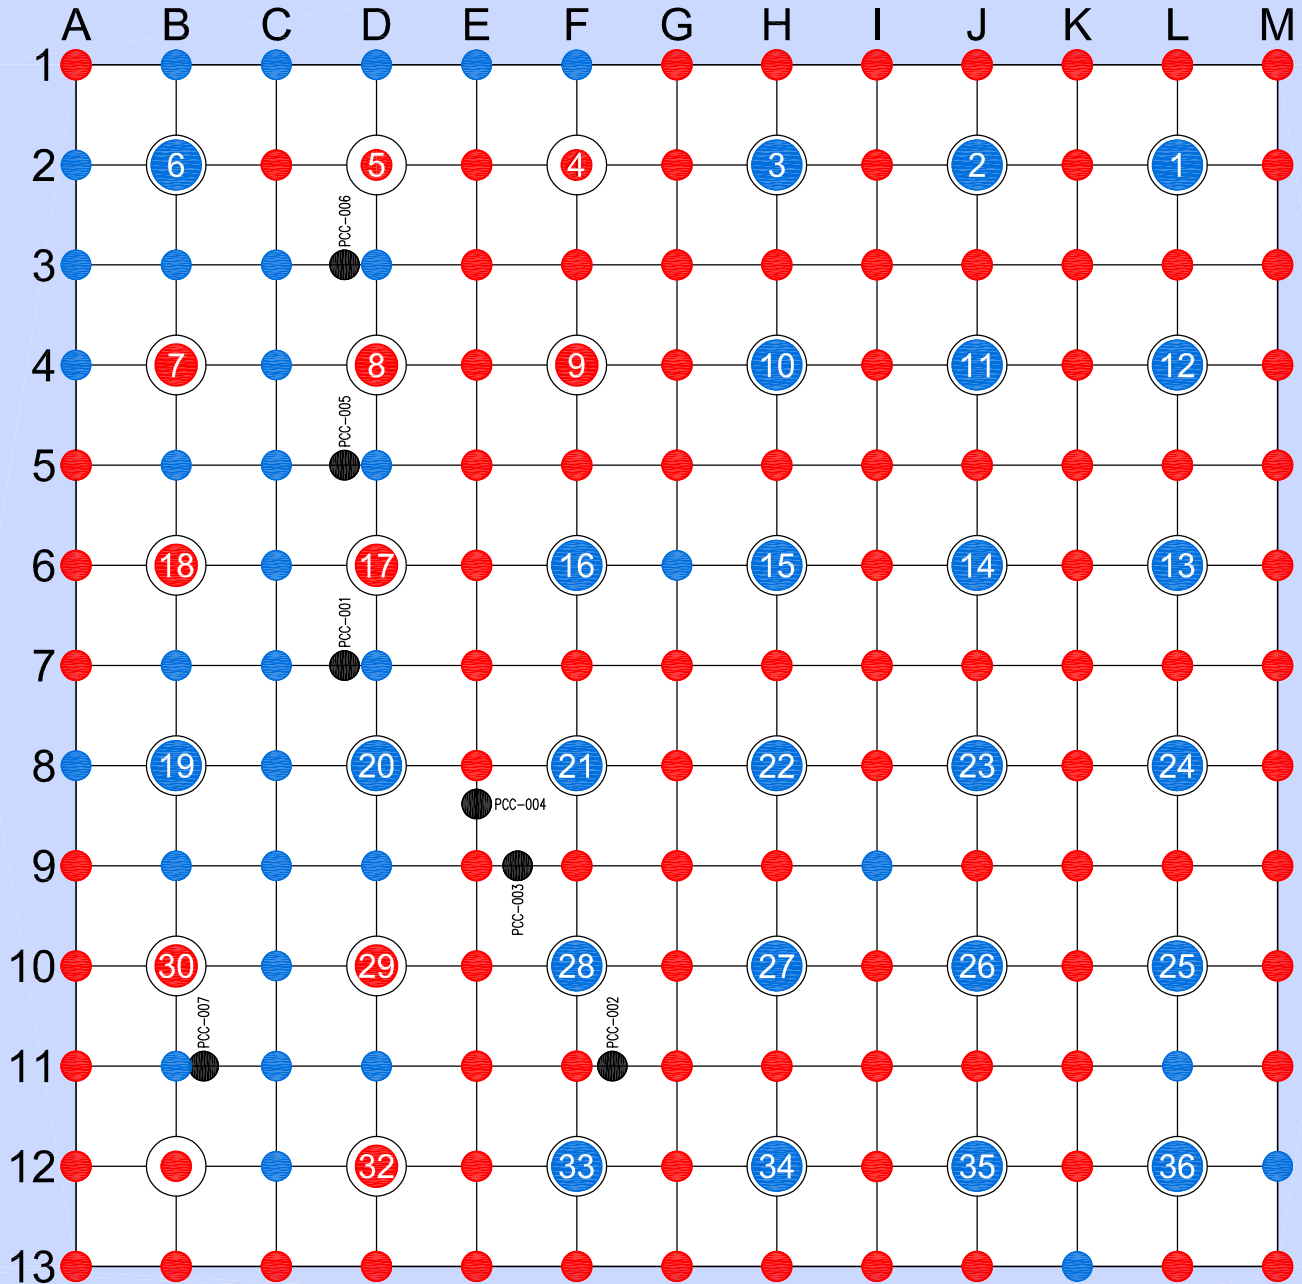

MACOMB COUNTY

T3N R12E SHELBY TOWNSHIP & CITY OF UTICA

LEGEND

- CORNERS REMONUMENTED
- PROPERTY CONTROLLING CORNERS REMONUMENTED
- REMONUMENTATION CORNERS WITH STATE PLANE COORDINATE ASSIGNED
- PROPOSED STATE PLANE CORNER 2023
- PROPOSED CORNER WITH STATE PLANE COORDINATE 2023

Note: Map Not To Scale