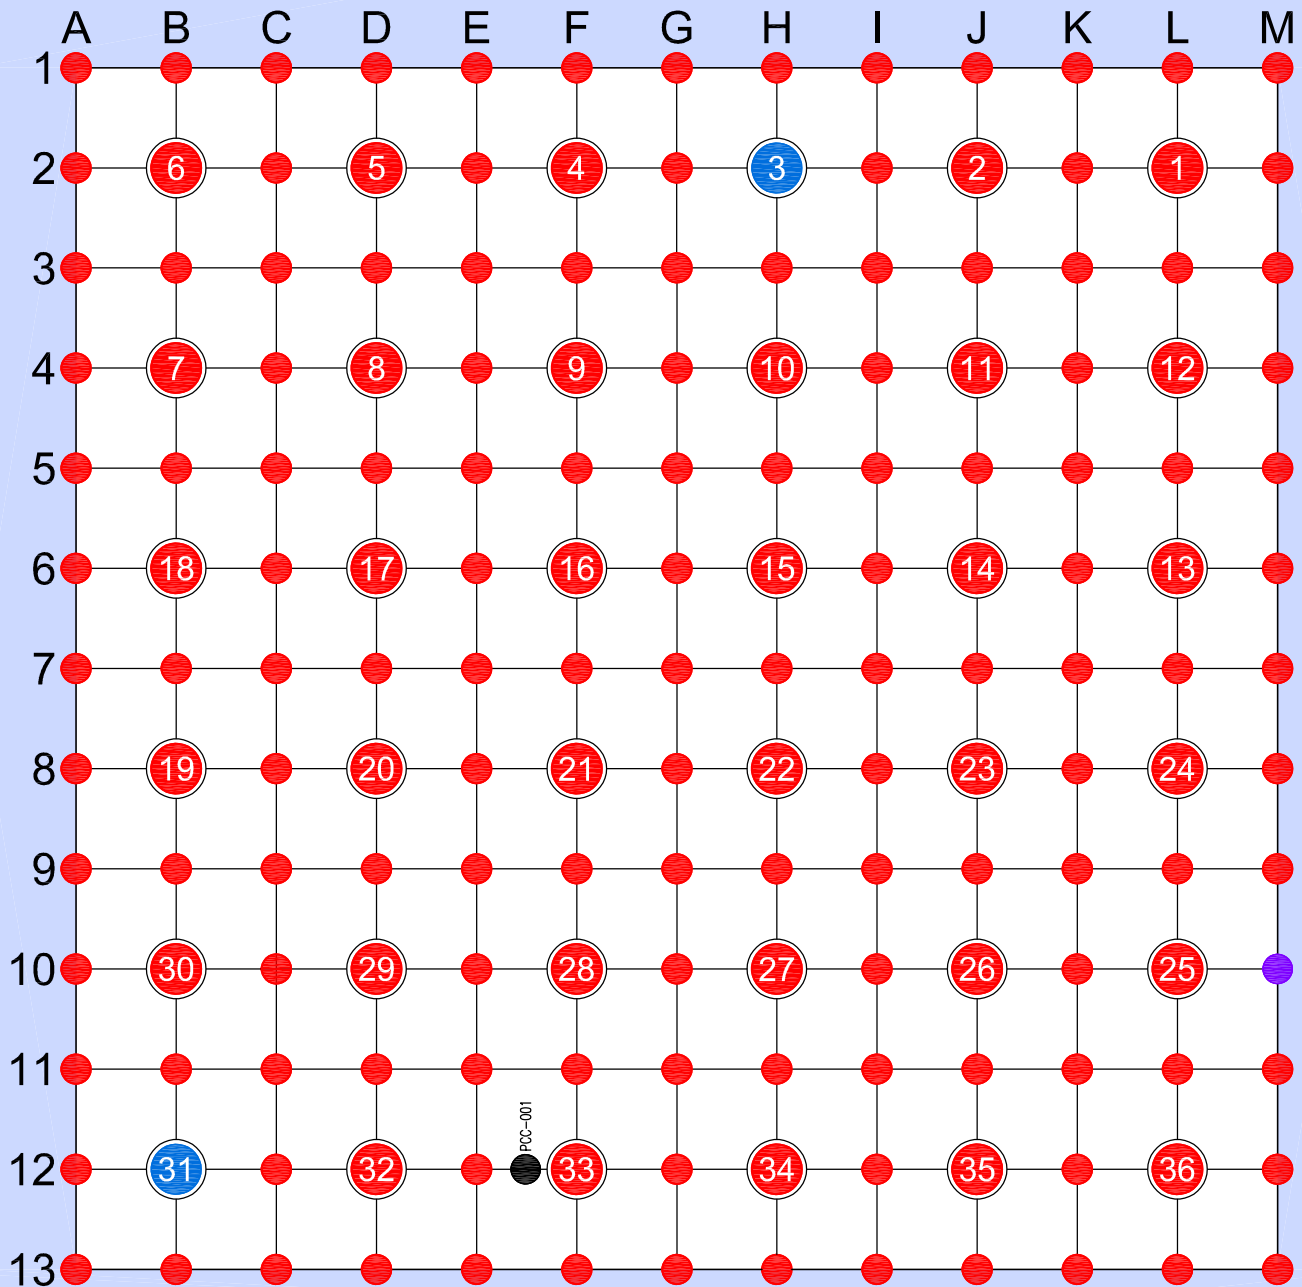

# MACOMB COUNTY

## T5N R12E BRUCE TOWNSHIP & VILLAGE OF ROMEO

### LEGEND

-  CORNERS REMONUMENTED
-  PROPERTY CONTROLLING CORNERS REMONUMENTED
-  REMONUMENTATION CORNERS WITH STATE PLANE COORDINATE ASSIGNED
-  PROPOSED STATE PLANE CORNER 2023
-  PROPOSED CORNER WITH STATE PLANE COORDINATE 2023

Note: Map Not To Scale