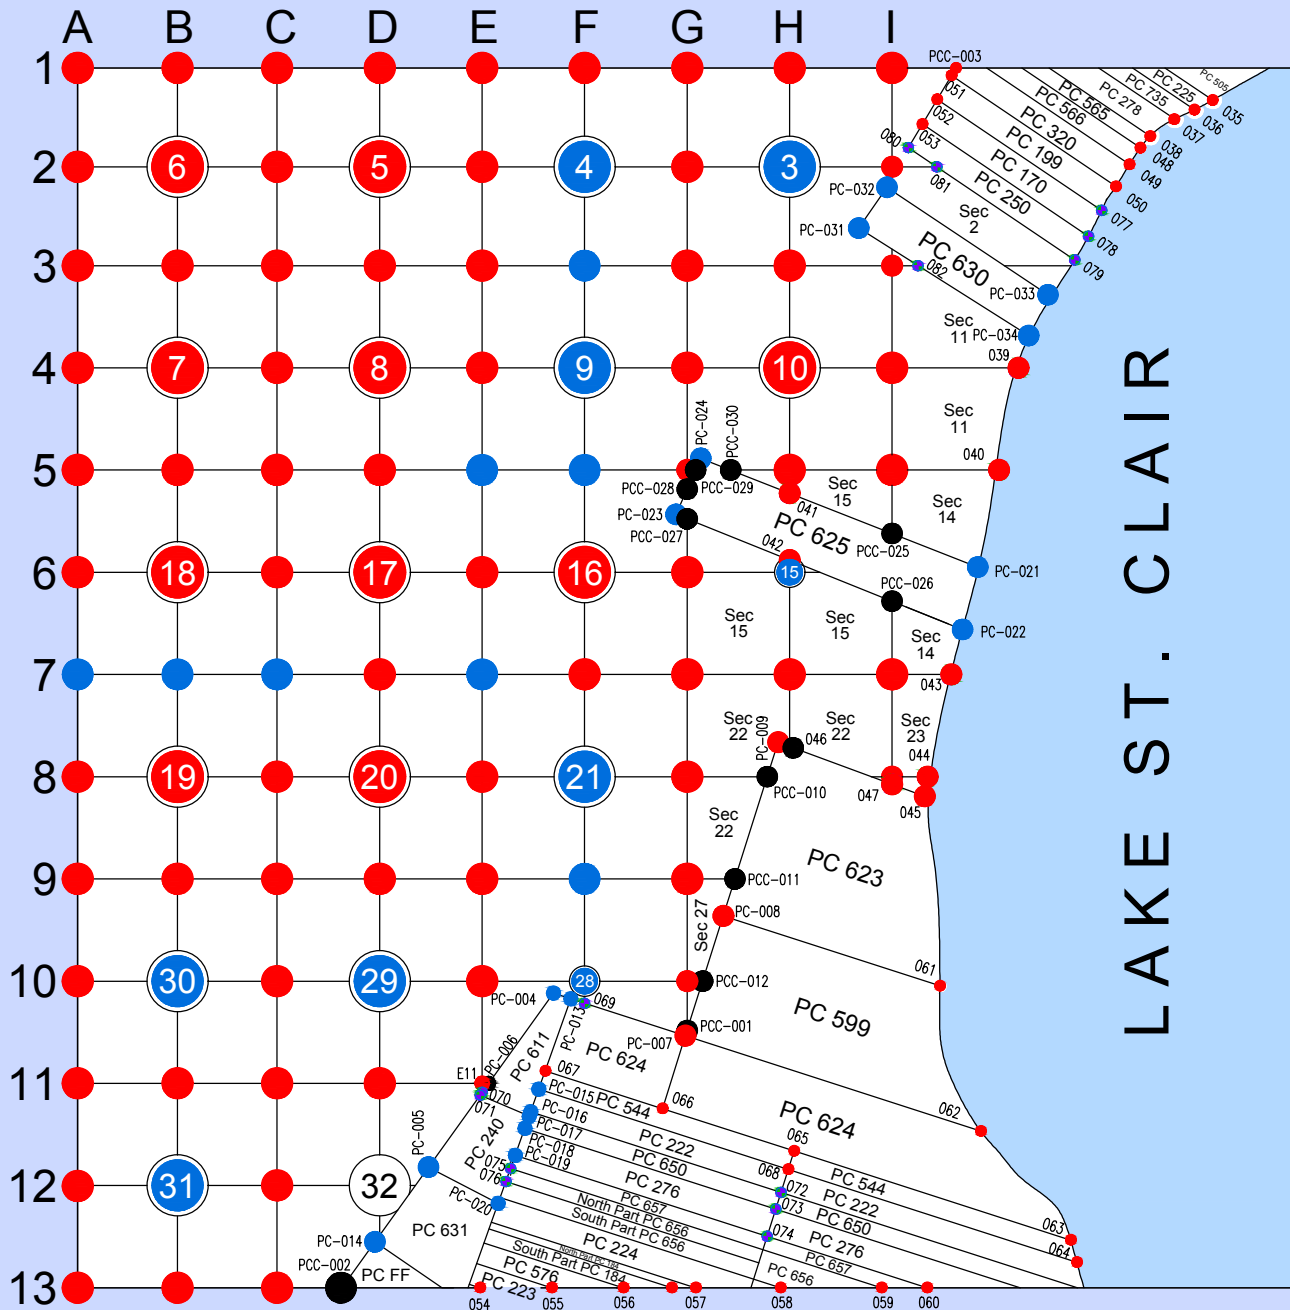

# MACOMB COUNTY

## T1N R13E

### ERIN/LAKE TOWNSHIP, CITY OF FRASER, ROSEVILLE, EASTPOINTE & ST. CLAIR SHORES

Note: Map Not To Scale