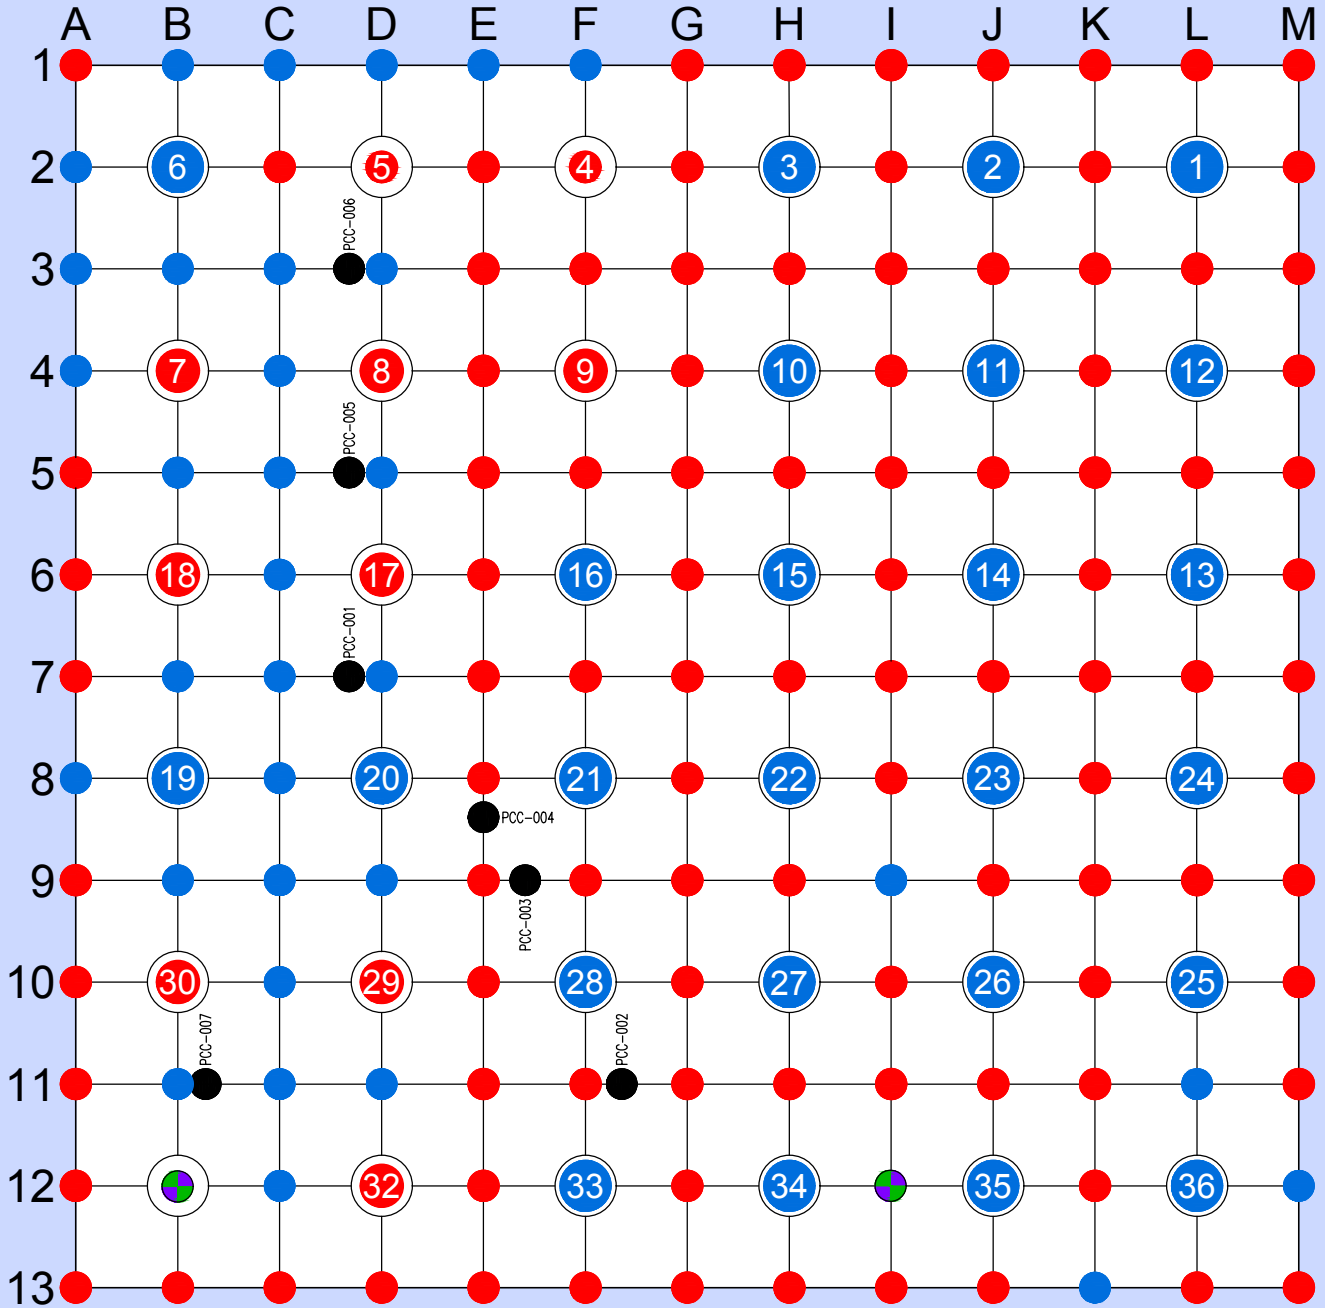

MACOMB COUNTY

T3N R12E SHELBY TOWNSHIP & CITY OF UTICA

LEGEND

- CORNERS REMONUMENTED
- PROPERTY CONTROLLING CORNERS REMONUMENTED
- REMONUMENTATION CORNERS WITH STATE PLANE COORDINATE ASSIGNED
- PROPOSED STATE PLANE CORNER 2021
- PROPOSED CORNER WITH STATE PLANE COORDINATE 2021

Note: Map Not To Scale