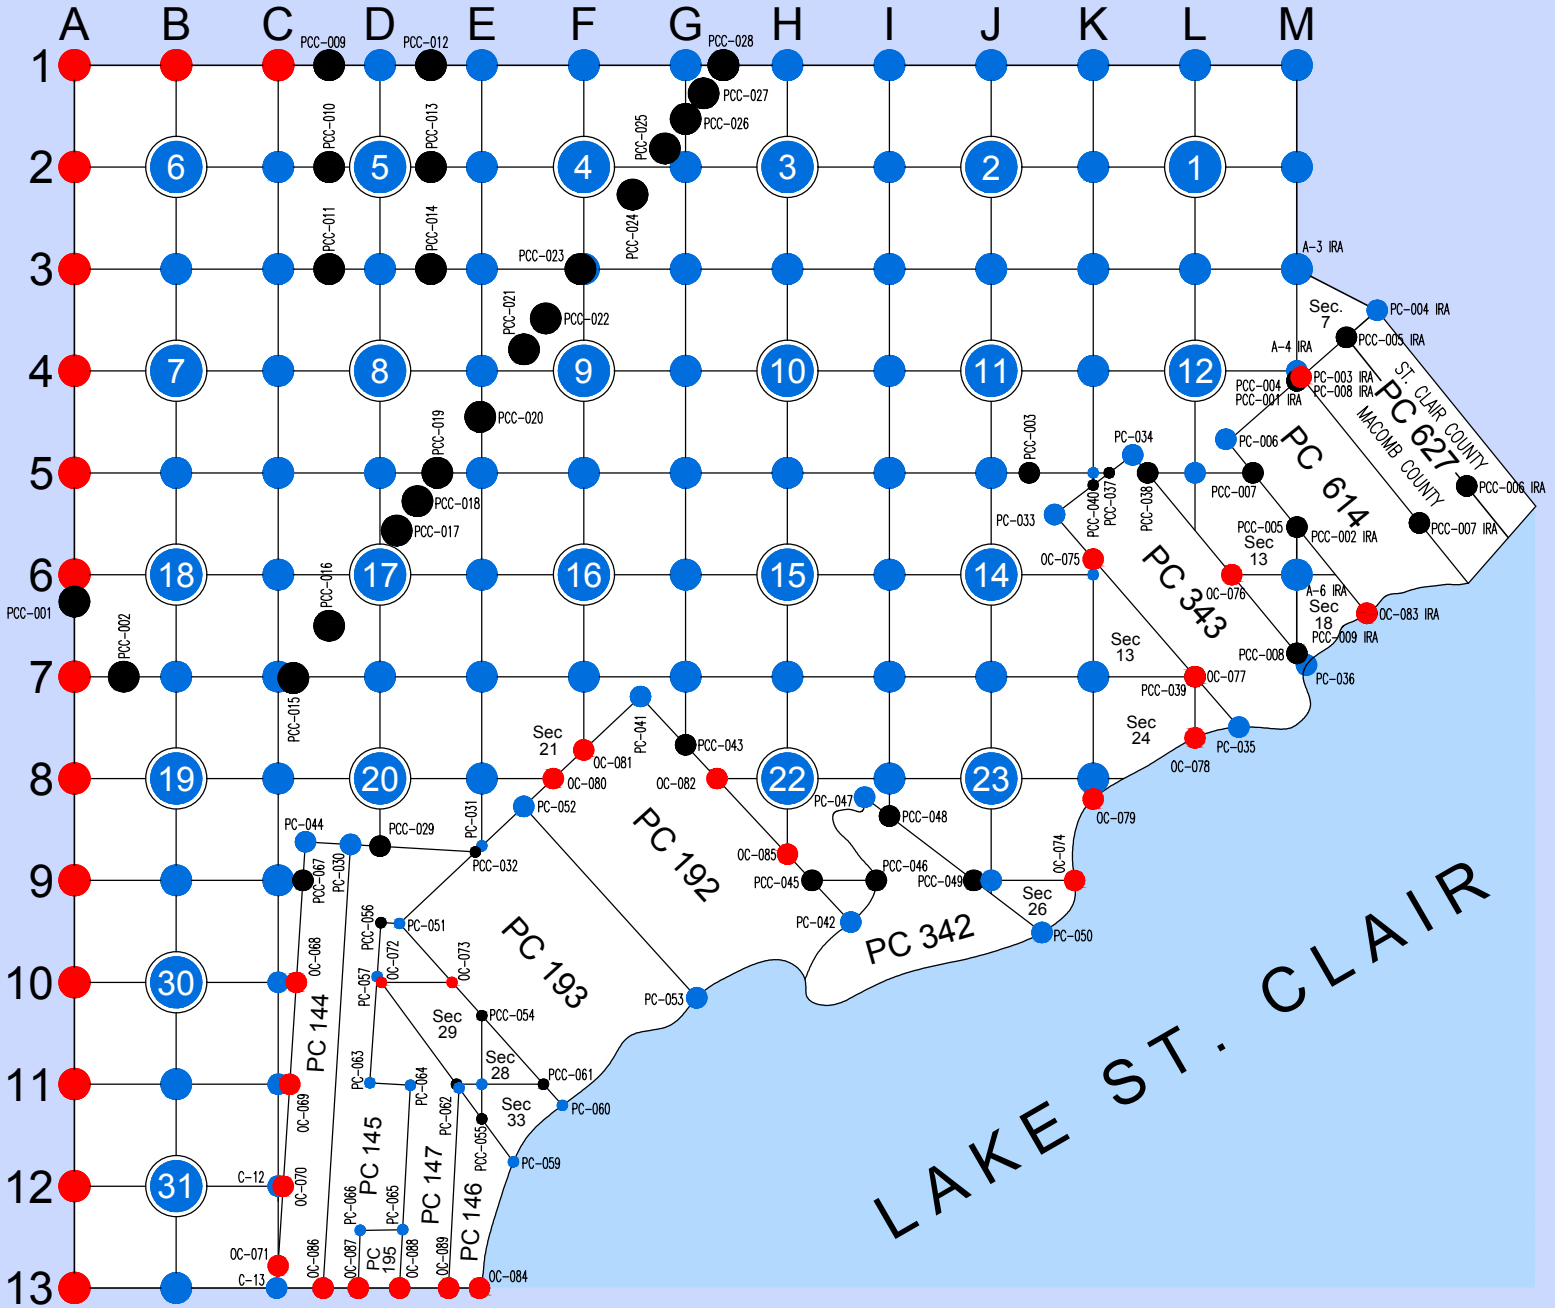

MACOMB COUNTY

T3N R14E & PART OF T3N R15E

CHESTERFIELD TOWNSHIP & CITY OF NEW BALTIMORE

LEGEND

- CORNERS REMONUMENTED
- PROPERTY CONTROLLING CORNERS REMONUMENTED
- REMONUMENTATION CORNERS WITH STATE PLANE COORDINATE ASSIGNED
- PROPOSED STATE PLANE CORNER 2021
- PROPOSED CORNER WITH STATE PLANE COORDINATE 2021

Note: Map Not To Scale