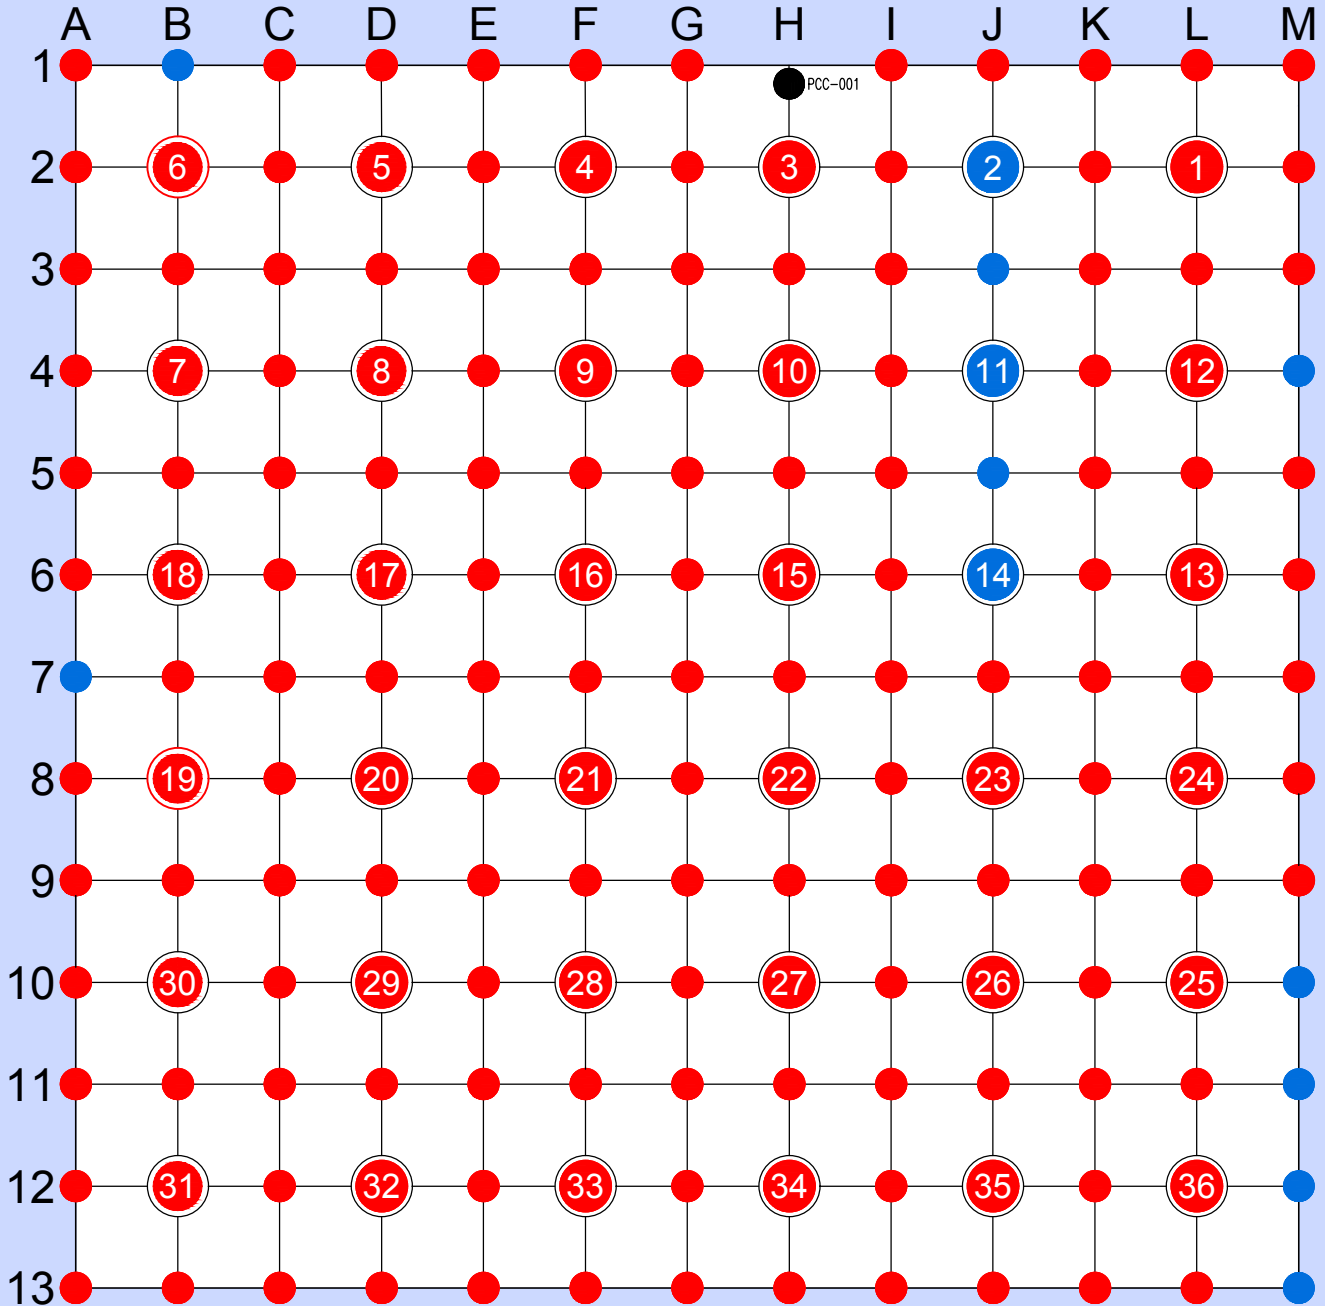

# MACOMB COUNTY

## T5N R14E

### RICHMOND TOWNSHIP, CITY OF RICHMOND & CITY OF MEMPHIS

Note: Map Not To Scale