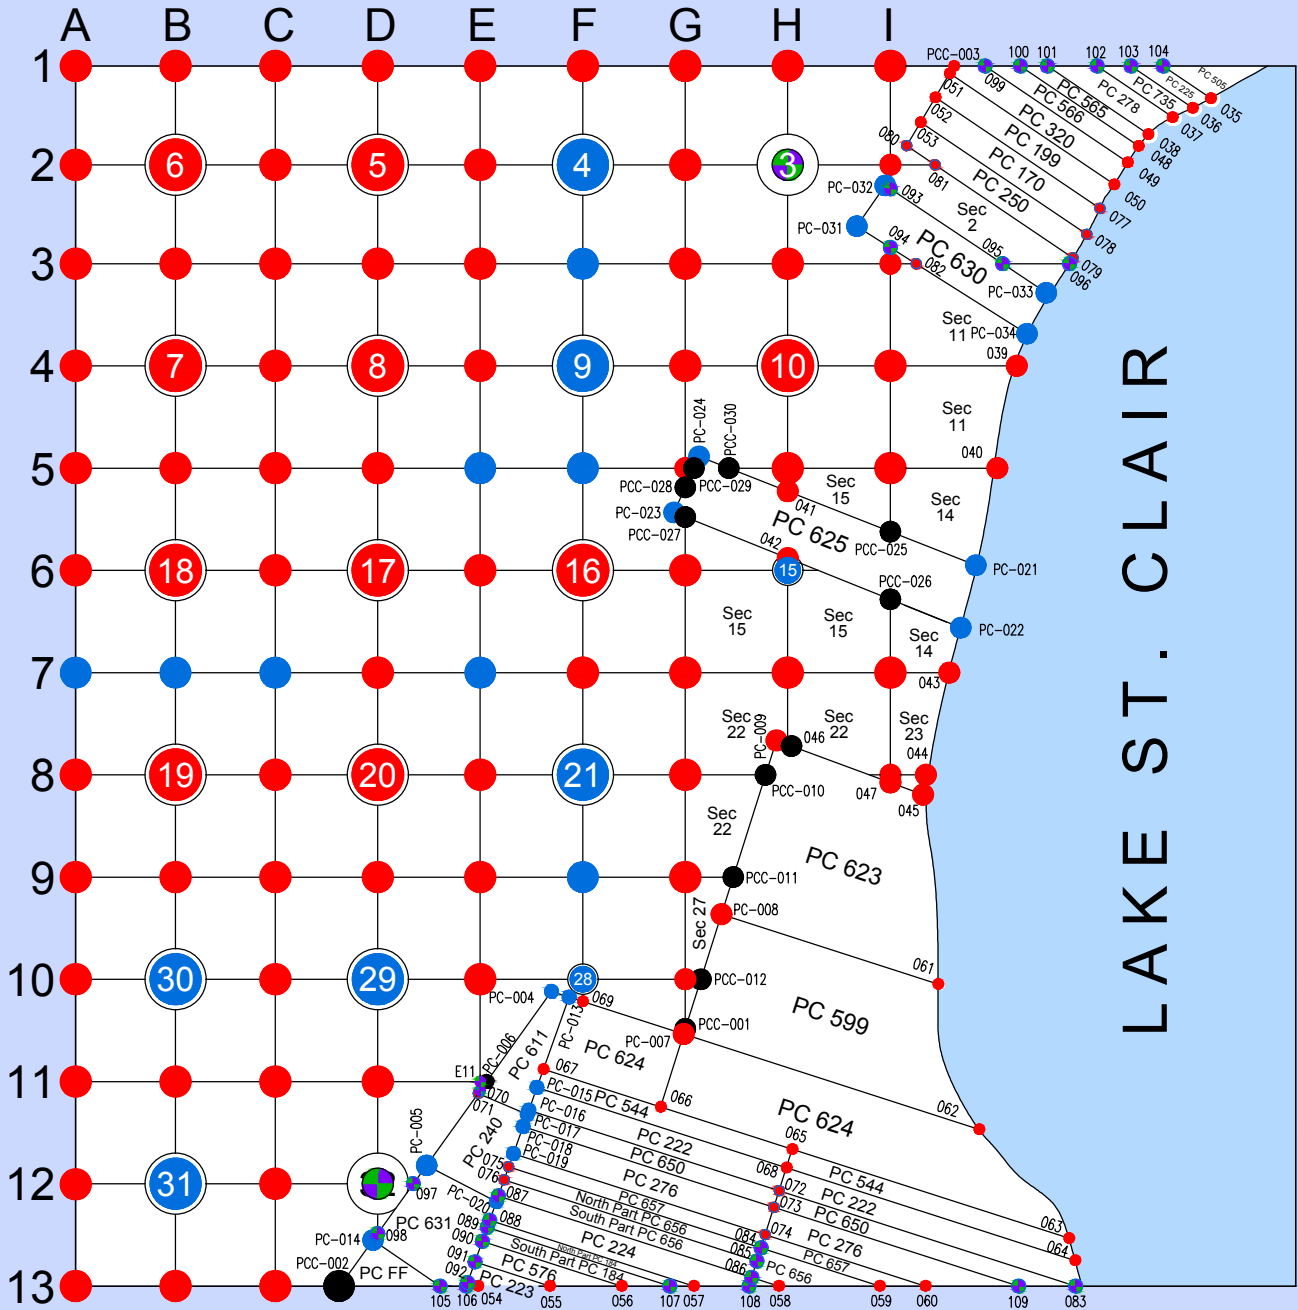

MACOMB COUNTY

T1N R13E

ERIN/LAKE TOWNSHIP, CITY OF FRASER, ROSEVILLE, EASTPOINTE & ST. CLAIR SHORES

LEGEND

- CORNERS REMONUMENTED
- PROPERTY CONTROLLING CORNERS REMONUMENTED
- REMONUMENTATION CORNERS WITH STATE PLANE COORDINATE ASSIGNED
- PROPOSED STATE PLANE CORNER 2022
- PROPOSED CORNER WITH STATE PLANE COORDINATE 2022

Note: Map Not To Scale