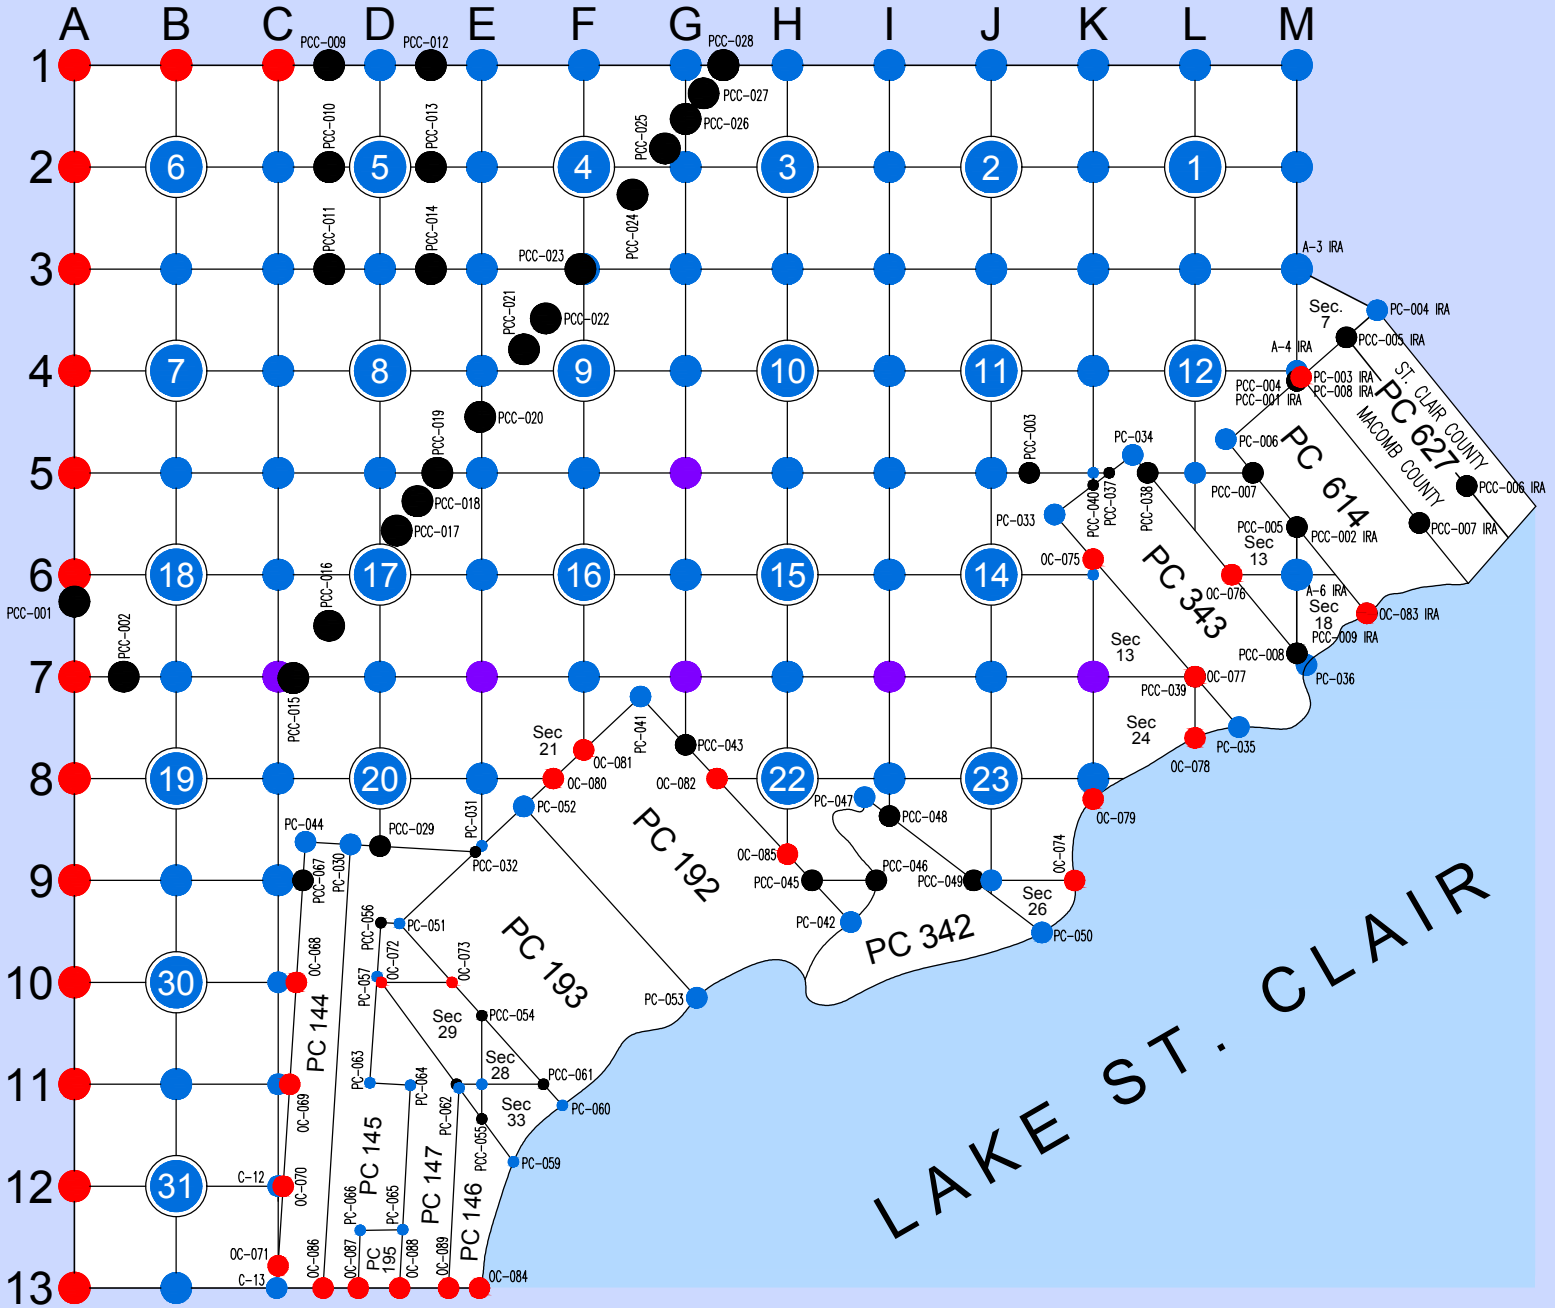

MACOMB COUNTY

T3N R14E & PART OF T3N R15E

CHESTERFIELD TOWNSHIP & CITY OF NEW BALTIMORE

LEGEND

- CORNERS REMONUMENTED
- PROPERTY CONTROLLING CORNERS REMONUMENTED
- REMONUMENTATION CORNERS WITH STATE PLANE COORDINATE ASSIGNED
- PROPOSED STATE PLANE CORNER 2022
- PROPOSED CORNER WITH STATE PLANE COORDINATE 2022

Note: Map Not To Scale